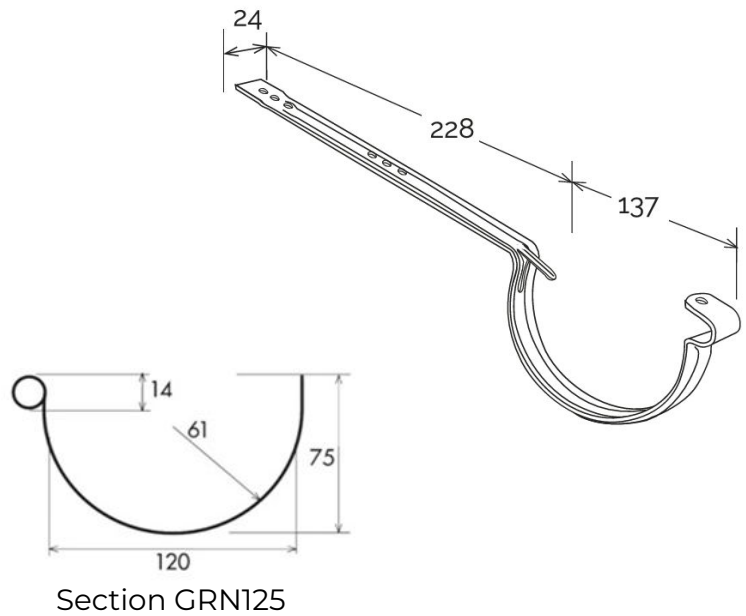

Metal bracket for gutter profile \varnothing 125

Item	Colour	length mm	width mm	height mm	Weight g	Matched gutter profile
CIN125AN	anthracite	375	24	95	145	GRN125AN
CIN125B	white	375	24	95	145	GRN125B - GRN125BC
CIN125M	brown	375	24	95	145	GRN125M - GRN125MC
CIN125N	grey	375	24	95	145	GRN125N
CIN125O	red brown	375	24	95	145	GRNO125C
CIN125S	sand	375	24	95	145	GRN125S

Material: Painted metal

Features: The bracket can be fixed under the roof with screws, through the available holes (\varnothing 4,8 mm and \varnothing 5,8 mm).